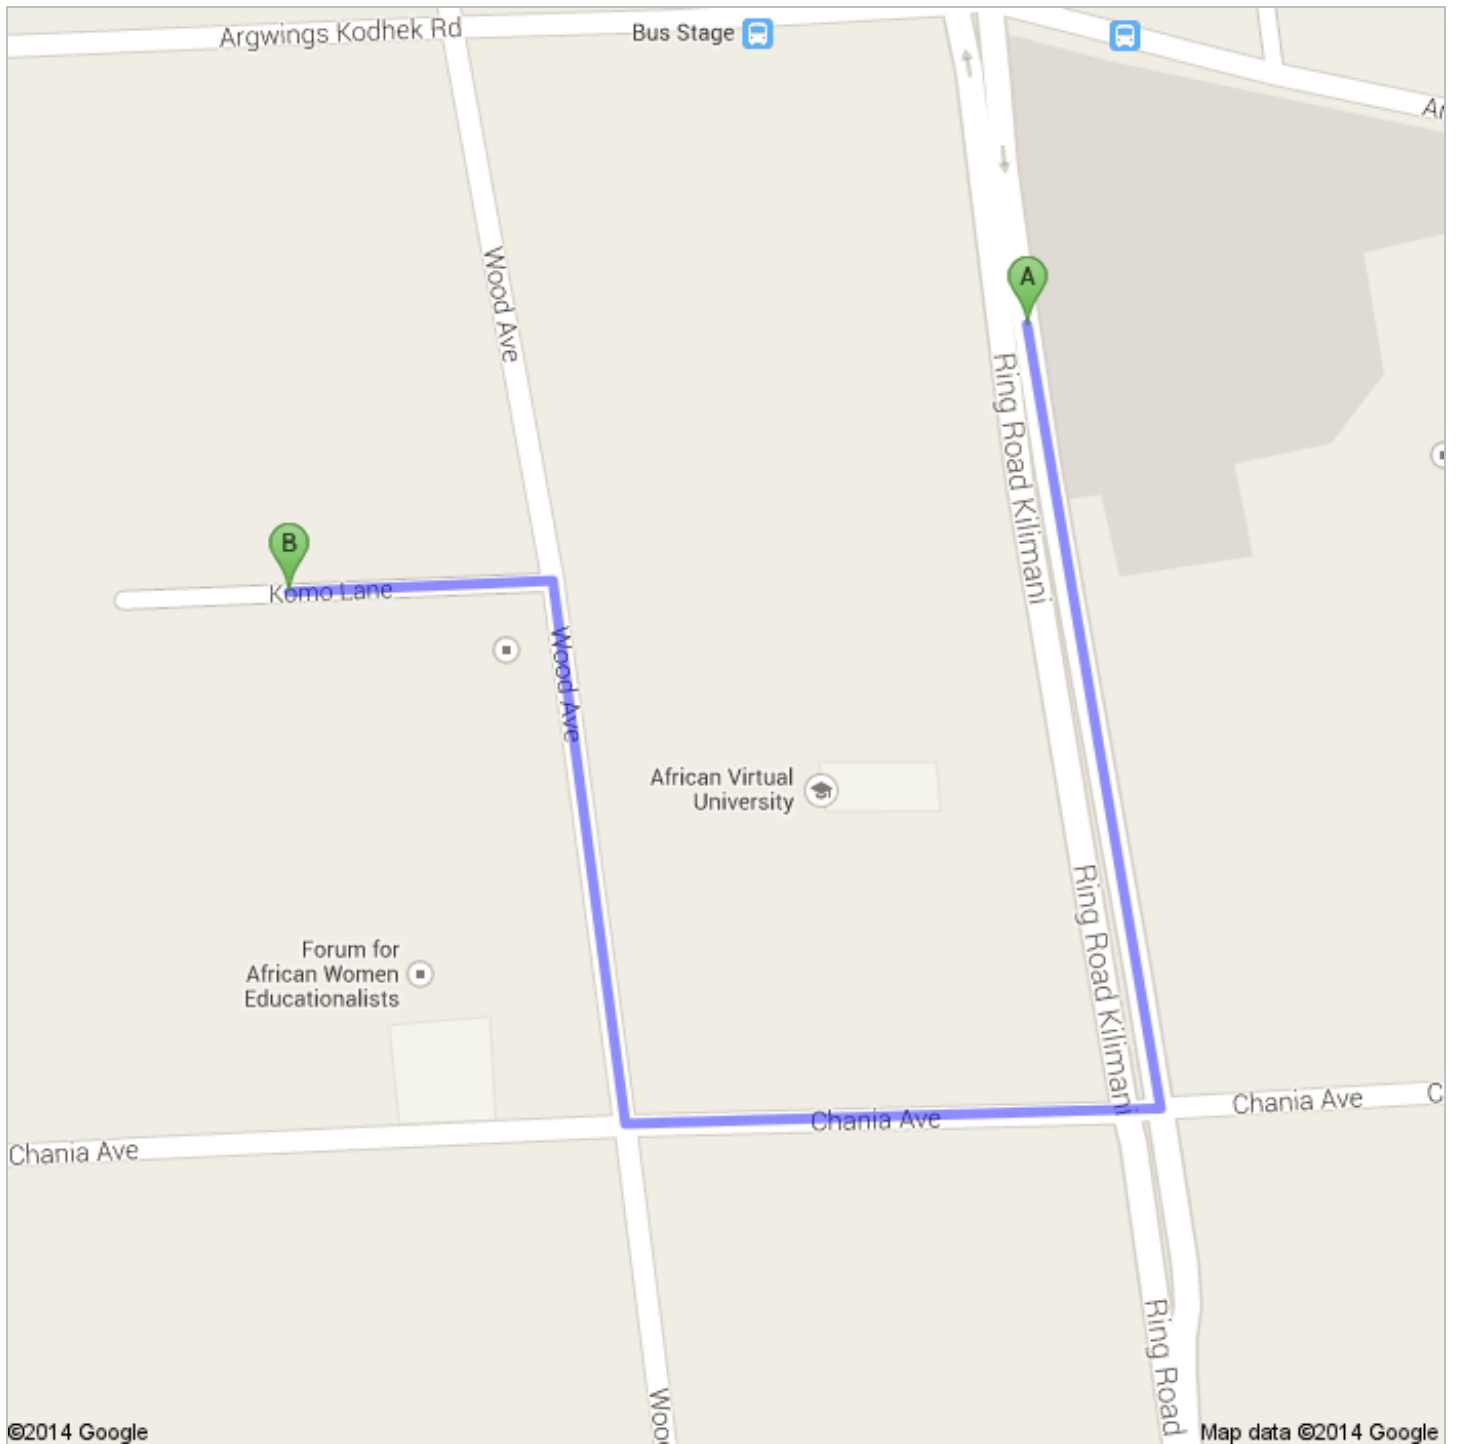

Directions to Azalea-Caribea Bar and Restaurant

Wood Avenue, On Komo Lane, Nairobi, Kenya

600 m – about **2 mins**

Directions from Yaya Centre to Azalea-Caribea

**Yaya Centre**

Argwings Kodhek Rd, Nairobi, Kenya

-
1. Head toward **Chania Ave**
south on Ring Road Kilimani
Pass by **Zuri Bridal** (on the right) go 230 m
total 230 m

2. Take the 1st right
onto Chania Ave
Pass by **Skybikes Shop, Kenya** (on the left) go 160 m
total 400 m

3. Take the 1st right
onto Wood Ave
Pass by **Kifaru Bar** (on the left) go 160 m
total 550 m

4. Take the 1st left
onto Komo Lane
Destination will be on the right go 77 m
total 600 m

**Azalea-Caribea Bar and Restaurant**

Wood Avenue, On Komo Lane, Nairobi, Kenya

These directions are for planning purposes only. You may find that construction projects, traffic, weather, or other events may cause conditions to differ from the map results, and you should plan your route accordingly. You must obey all signs or notices regarding your route.